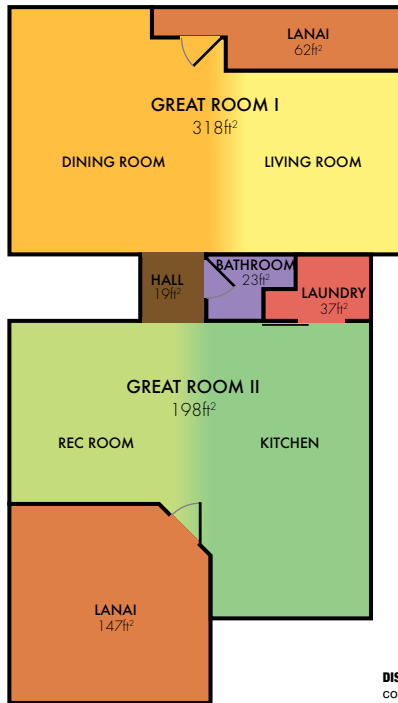

# 91-1149 KAIPŪ STREET - PLAN VIEW

« GROUND FLOOR

SECOND FLOOR »

**DISCLAIMER:** This plan view was generated for entertainment & visualization purposes only. **Everyone** is advised to verify the completeness & accuracy of this information with qualified professionals before acting upon it.